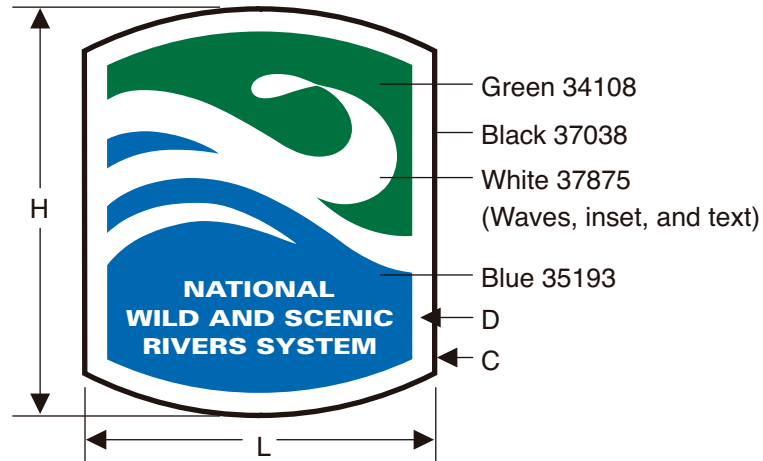

7B.7 National Wild and Scenic River Logo

Text layout—National Wild and Scenic River logo (WSR)

Dimensions (inches)

Sign number	H	L	Black border C	White inset D	Text height
WSR-2	18	15 1/2	1/4	3/4	5/8
WSR-3	9	7 3/4	1/8	3/8	5/16
WSR-4	3 1/2	3	15/32	9/64	1/8

Colors

Fully retroreflective colors are Federal Standard 595B.

References

For sign guidelines, see Chapter 5.

For panel construction, see Chapter 14.

For National Wild and Scenic River logo, see Chapter 5.

7B.8 National Wild and Scenic River Sign

Text layout—National Wild and Scenic River sign (WSR)

Dimensions (inches)

Sign number	H	L	C	D	E	F	G	**S	R	River name ASA Series C (upper case)	WSR logo height	Shield size
WSR-1A	24	48*	3 1/2	6 1/2	8 1/2	11 1/4	16 1/4	3	1 1/2	3	18	6
WSR-1B	24	60*	3 1/2	4 1/2	9	10 1/2	16 1/2	4	1 1/2	4	18	6
WSR-1C	30	82*	3 1/2	4	10 1/2	12 1/2	21	6	1 1/2	6	24	8

Notes

*Actual sign length will be determined by the message desired.

**Minimum space shall be the same as letter size used.

Colors

Fully retroreflective white legend, border, and Forest Service shield on brown background.